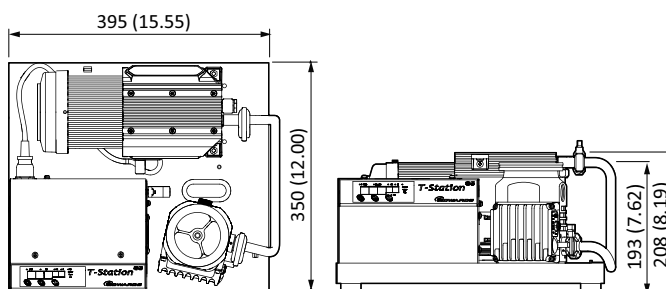

Dimensions

T-Station 85H Wet with E2M1.5 backing pump

T-Station 85H Dry with XDD1 backing pump

Product description	Order number
Model EMF3 mist filter for E2M1.5 pump	A46220000
N/C TAV5 vent valve connector fitted	B8G200835
N/O TAV5 vent valve connector fitted	B8G200834
2m electrical supply cable UK plug 10A	A50505000
2m electrical supply cable North European plug	A50506000
2m electrical supply cable USA/Japan plug	A50507000
2m electrical supply cable no plug	A50508000
APG100-XLC active pirani gauge NW16	D02603000
APGX-H active linear convection gauge NW16	D02391000
AIM-X active inverted magnetron gauge NW25	D14642000
WRG-S active wide range gauge NW25	D14701000
0.5m active gauge cable	D40001005
1m active gauge cable	D40001010