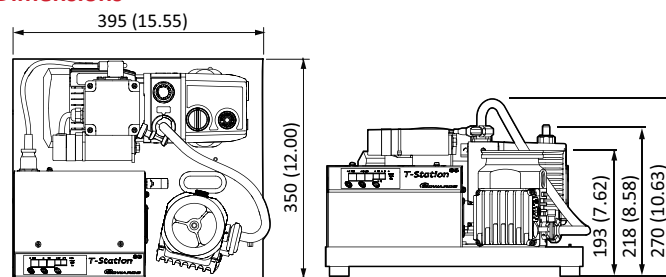

Technical data

Pumping speed for N₂	
NW40	47 ls⁻¹
ISO/CF63	84 ls⁻¹
Compression ratio for N₂	
	>1 x 10¹¹
Backing pump speed @50 Hz	
E2M1.5 (TS85H wet)	1.6 m³h⁻¹
Ultimate vacuum	
	<5 x 10⁻¹⁰ mbar*
Inlet flange	
	NW40, ISO63 or CF63
Exhaust flange	
E2M1.5 (TS85H wet)	11 mm OD nozzle or 3/8" BSP
XDD1 (TS85H dry)	Fitted silencer or 1/8" BSP
Mass	
E2M1.5 system (TS85H wet)	21 kg max
XDD1 system (TS85H dry)	18 kg max
Noise level	
	≤56 dB(A)
Leak tightness	
	<1 x 10⁻⁶ mbar ls⁻¹
Operating temperature range	
	12 to 40 °C

*T-Station 85H wet CF63

Ordering information

Product description	Order number
T-Station 85H wet NW40 200-240V	TS85W1001
T-Station 85H wet ISO63 200-240V	TS85W2001
T-Station 85H wet CF63 200-240V	TS85W3001
T-Station 85H dry NW40 200-240V	TS85D1001
T-Station 85H dry ISO63 200-240V	TS85D2001
T-Station 85H dry CF63 200-240V	TS85D3001
T-Station 85H wet NW40 100-120V	TS85W1002
T-Station 85H wet ISO63 100-120V	TS85W2002
T-Station 85H wet CF63 100-120V	TS85W3002
T-Station 85H dry NW40 100-120V	TS85D1002
T-Station 85H dry ISO63 100-120V	TS85D2002
T-Station 85H dry CF63 100-120V	TS85D3002

Dimensions

T-Station 85H Wet with E2M1.5 backing pump